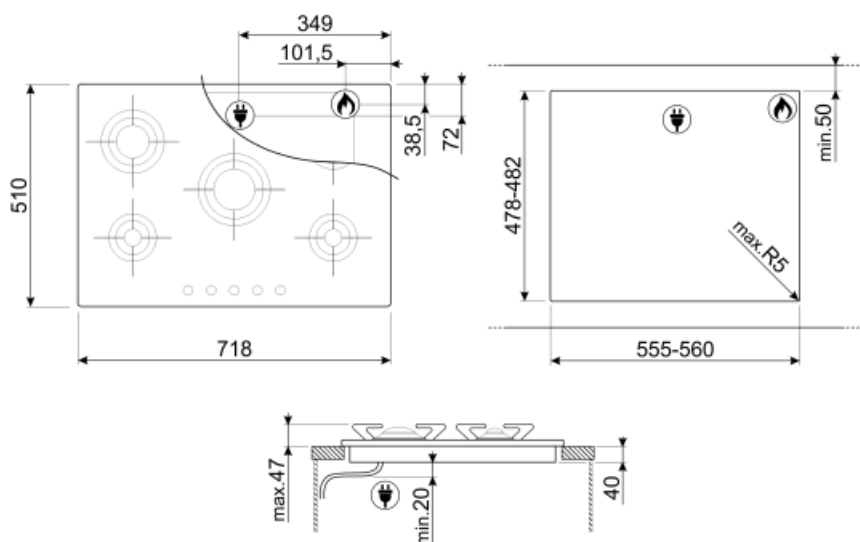

Gas connection

Cilindrical

Alte duze de gaz incluse

G30 GPL Gaz lichid

Puterea nominală a conexiunii la gaz (W)

9500 W

Not included accessories

TPK