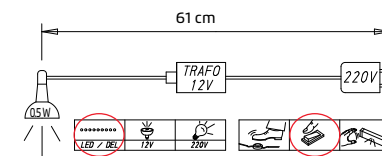

Colour	Colour code
Texline (Linen look in natural hues)	A0066

GENERAL		for corner robe 45°	for corner robe 90°
		Shelves	shelf
		for interior division corner 45°	for corner robe
		↔88 cm ↓2,2 cm ↗50 cm	↔107 cm ↓2 cm ↗109 cm
1 pieces	Price	9642	9B90
Set of 2		97F8	
Set of 3		9632	96B3
Set of 4		99J8	

GENERAL				
		interior mirror	interior mirror, for hinged/sliding door wardrobes	LED interior lighting
		for hinged doors	mirror width 31 cm hinged extends from 45 to 73 cm	with motion sensor with USB rechargeable
		↔29 cm ↓130 cm ↗0 cm	↔46 cm ↓115 cm ↗4 cm	↔10 cm ↓2 cm ↗9 cm
Article	Price	98S8	9408	9T1B