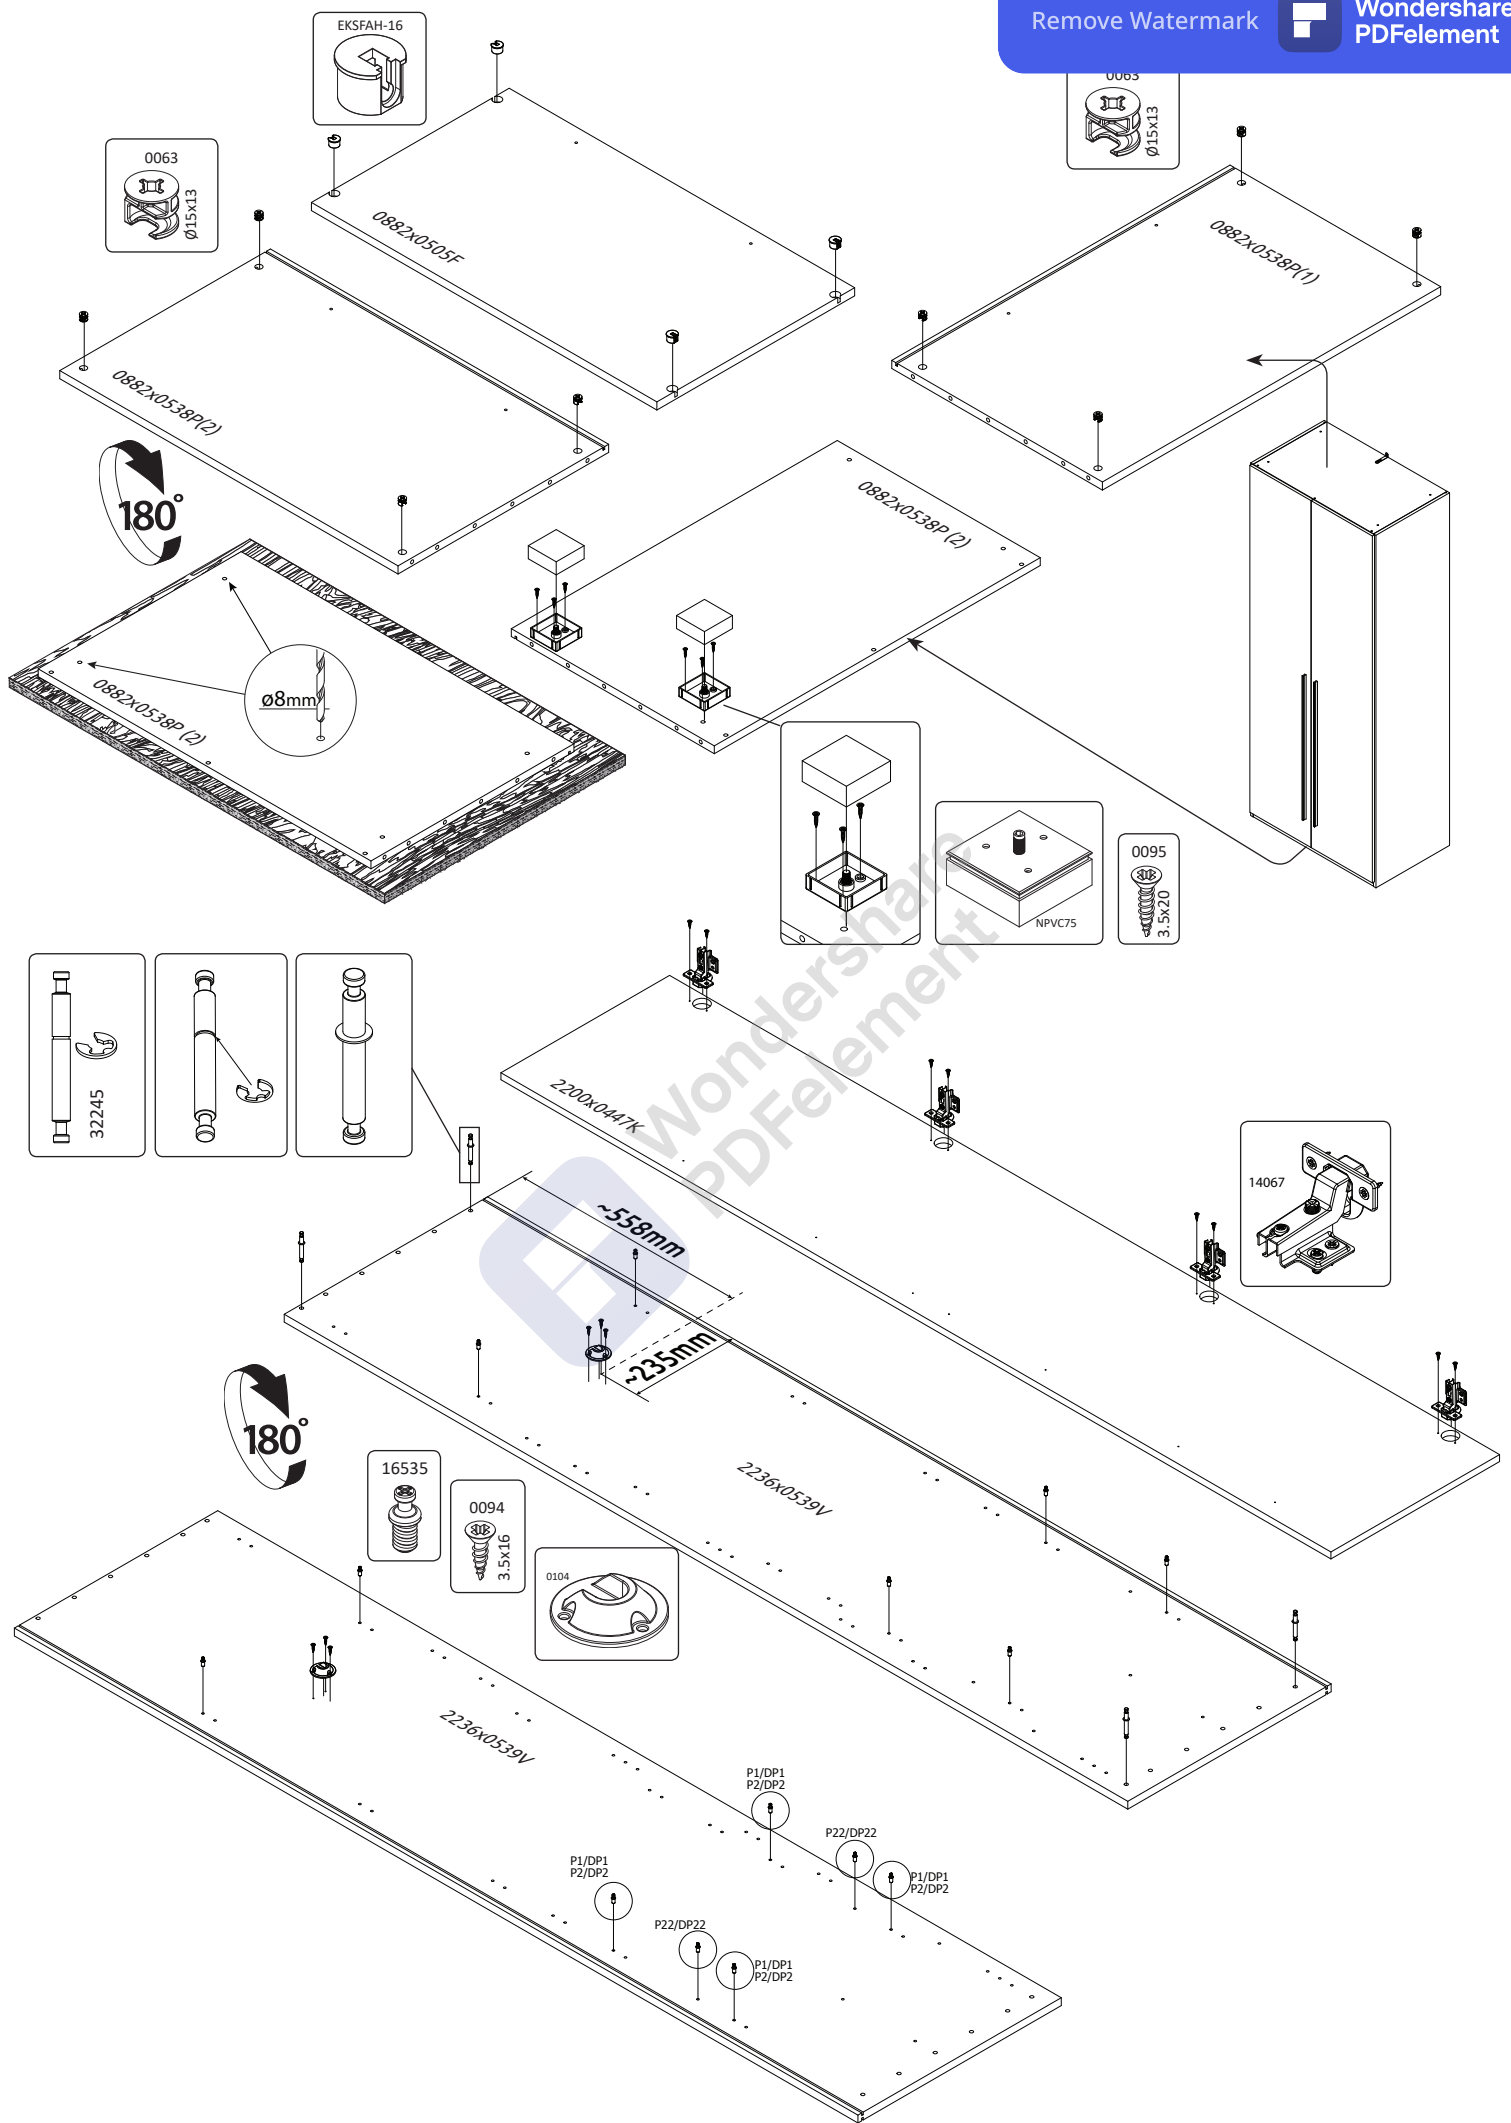

IMPORTANT – READ CAREFULLY – RETAIN FOR FUTURE REFERENCE  
 WICHTIG – SORGFÄLTIG LESEN UND AUFBEWAHREN

**DP2/PN**  
 LWH - 900x555x2236  
 3995 27.06.2019

1 →

← 2

5

P\* = P1 / P2 / P22 / PUG

10

11

12

\*opt P+DP2

13

14

**ENGLISH**  
Important information  
Read carefully.  
Keep this information for further  
reference.

**WARNING!**  
Fixing devices for the wall are not  
included since different wall materials  
require different types of fixing  
devices. Use fixing devices suitable for  
the walls in your home. For advice on  
suitable fixing systems, contact your  
local specialized dealer.