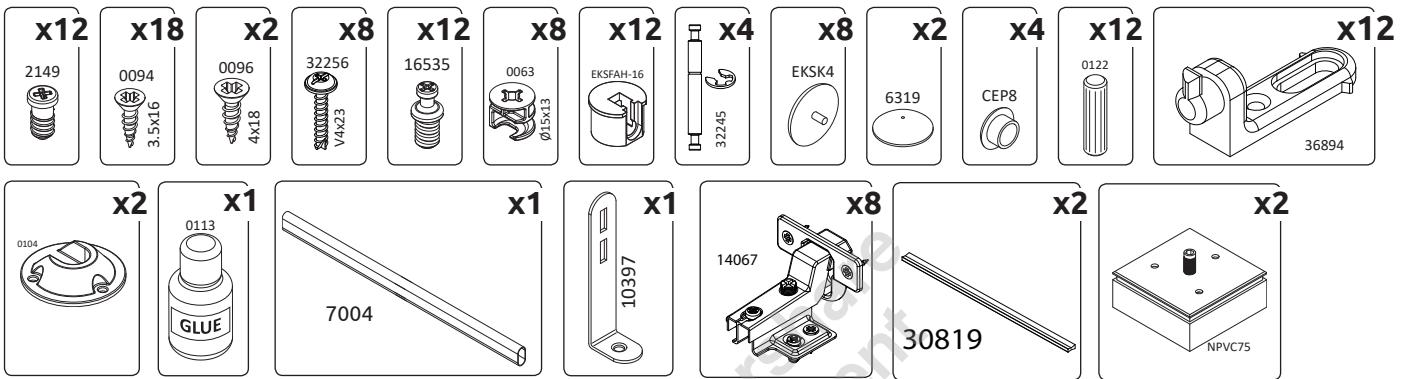

IMPORTANT – READ CAREFULLY – RETAIN FOR FUTURE REFERENCE  
 WICHTIG – SORGFÄLTIG LESEN UND AUFBEWAHREN

**DP2/PN**  
 LWH - 900x555x2236  
 3995 27.06.2019

1 →

← 2

5

P\* = P1 / P2 / P22 / PUG

10

11

12

\*opt P+DP2

13

14

**ENGLISH**  
Important information  
Read carefully.  
Keep this information for further  
reference.

**WARNING!**  
Fixing devices for the wall are not  
included since different wall materials  
require different types of fixing  
devices. Use fixing devices suitable for  
the walls in your home. For advice on  
suitable fixing systems, contact your  
local specialized dealer.