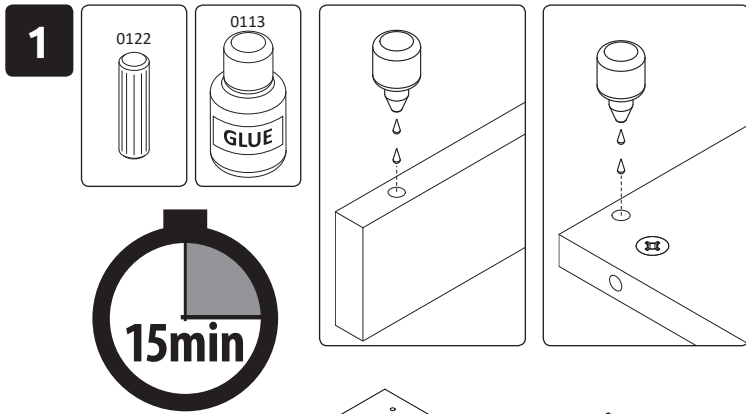

IMPORTANT – READ CAREFULLY – RETAIN FOR FUTURE REFERENCE  
 WICHTIG – SORGFÄLTIG LESEN UND AUFBEWAHREN

**DP2/PN**  
 LWH - 900x555x2236  
 3995 27.06.2019

1 →

← 2

5

P\* = P1 / P2 / P22 / PUG

10

11

12

\*opt P+DP2

13

14

**ENGLISH**  
Important information  
Read carefully.  
Keep this information for further  
reference.

**WARNING!**  
Fixing devices for the wall are not  
included since different wall materials  
require different types of fixing  
devices. Use fixing devices suitable for  
the walls in your home. For advice on  
suitable fixing systems, contact your  
local specialized dealer.