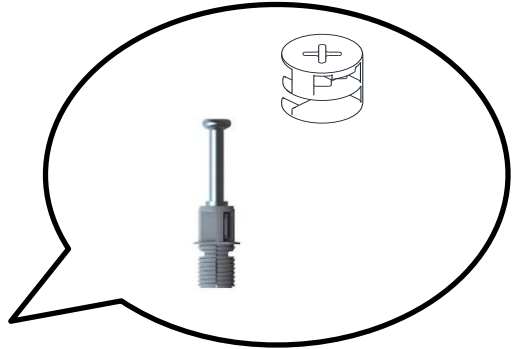

# PEGASUS PLAIN CHIFFONIER

23 PIECES MINIFIX LOCKS

4 TK HETTICH 35' RAIL WITH BRAKE

23 PCS MINIFIX SHAFT WITH DOUBLE

18 AD MINIFIX PLUG

28 AD M6\*15 YHB SCREW

4 PCS POWER PLATES

3 FEET

16 PCS 3.5\*18 CHIPBOARD SCREWS

20 PCS 3.5\*25 BACKING SCREWS

10 PCS 4\*30 CHIPBOARD SCREWS

2 PCS FELT 2\*2 CM

0 BACKBACK COMPRESSION

16 pcs CABIN SCREW

1 DUAL OUTPUT 3 AM ADAPTER

2 BIG FEET

1 MIRROR SMALL FOOT

1 MIRROR BIG FOOT

1 MIRROR RING

Technik für Möbel

**Hettich**