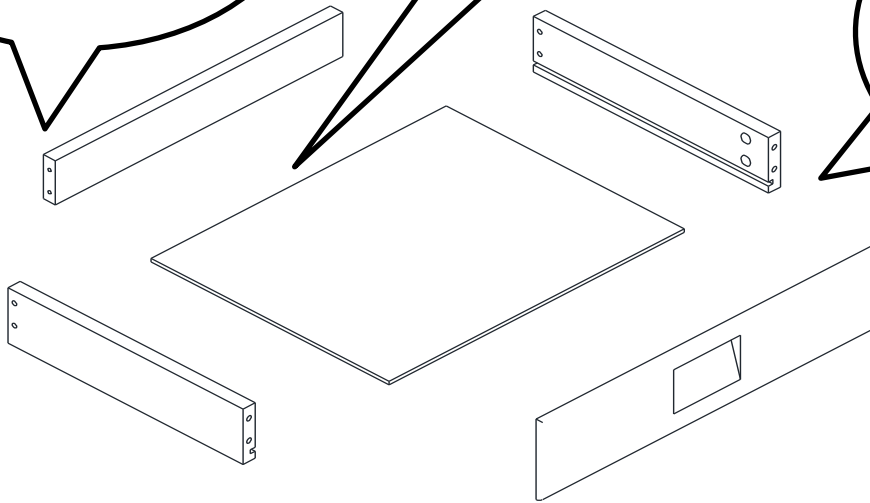

16 PCS 3.5\*18 CHIPBOARD SCREWS

20 PCS 3.5\*25 BACKING SCREWS

10 PCS 4\*30 CHIPBOARD SCREWS

2 PCS FELT 2\*2 CM

0 BACKBACK COMPRESSION

16 pcs CABIN SCREW

1 DUAL OUTPUT 3 AM ADAPTER

2 BIG FEET

1 MIRROR SMALL FOOT

1 MIRROR BIG FOOT

1 MIRROR RING

Technik für Möbel

**Hettich**