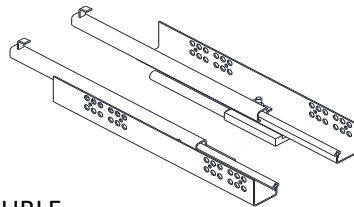

# PEGASUS PLAIN CHIFFONIER

23 PIECES MINIFIX LOCKS

4 TK HETTICH 35' RAIL WITH BRAKE

23 PCS MINIFIX SHAFT WITH DOUBLE

18 AD MINIFIX PLUG

28 AD M6\*15 YHB SCREW

4 PCS POWER PLATES

3 FEET

16 PCS 3.5\*18 CHIPBOARD SCREWS

20 PCS 3.5\*25 BACKING SCREWS

10 PCS 4\*30 CHIPBOARD SCREWS

2 PCS FELT 2\*2 CM

0 BACKBACK COMPRESSION

16 pcs CABIN SCREW

1 DUAL OUTPUT 3 AM ADAPTER

2 BIG FEET

1 MIRROR SMALL FOOT

1 MIRROR BIG FOOT

1 MIRROR RING

Technik für Möbel

**Hettich**